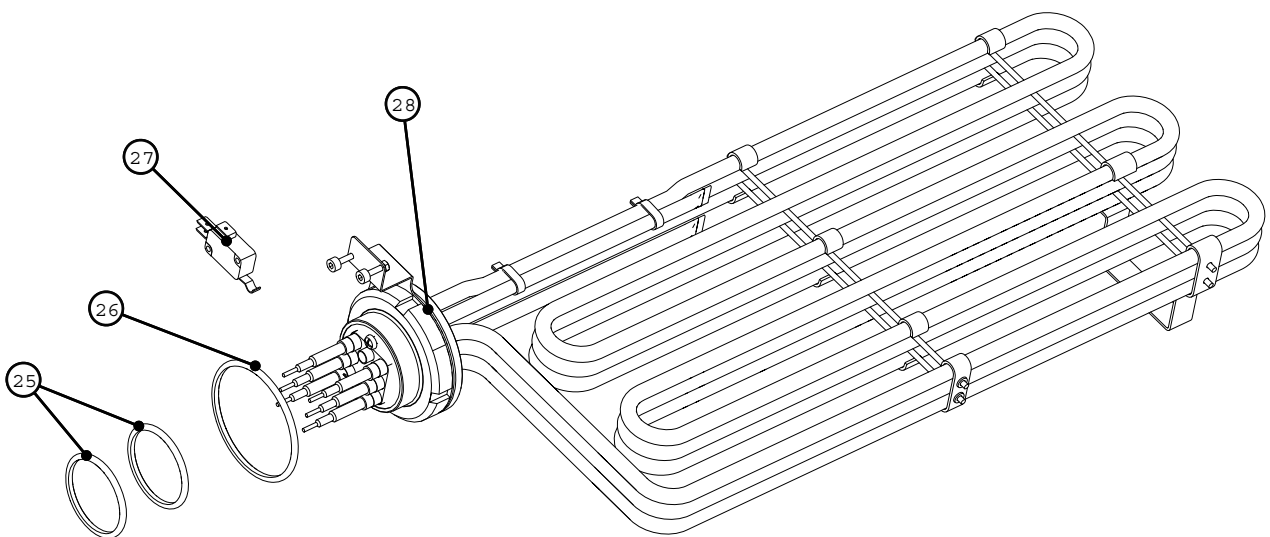

F900 SERIES

E9241 Pasta Cooker

Fitments

Fitments

Item	Description	Spares No.	Part No.
1.	Door assembly c/w hinges	533810000	900171
2.	Bottom hinge assembly	533810002	690082
3.	Top hinge assembly	533810001	690080
4.	Mains pilot light (red)	730962010	RV101
5.	Circuit pilot light (amber)	730962040	RV100
6.	Control knob	733970001	RA9125
7.	Control panel	733970000	690086
8.	Drain shelf	733970003	T703250
9.	Dust cover	733970002	690087
10.	Inlet spout	735820001	T428125
11.	'O' ring	735820002	R6516
12.	Inlet boss	735820003	R6514
13.	Screw cap kit	533550009	690049
14.	Fixed castor (set of 2)	530964340	600284
15.	Swivel castor (set of 2)	535400222	600286
16.	Adjustable leg (stainless steel)	535480067	R6285
17.	Water tap	537800007	R6612

F900 SERIES

E9241 Pasta Cooker

Controls

Controls

Item	Description	Spares No.	Part No.
18.	Thermostat	539113130	R5887
19.	Rocker switch	536380008	R5530
20.	Safety thermostat c/w fittings	731320113	639080
21.	Mains terminal block	731000006	R6359
22.	Contactor	535420013	RZZ228
23.	Rotating handle for element	733970004	T703241
24.	Drain valve (3/4")	733970005	R6509

F900 SERIES

E9241 Pasta Cooker

Element

Element

Item	Description	Spares No.	Part No.
25.	'O' ring (small)	735820011	R6532
26.	'O' ring (large)	735820012	R6531
27.	Tilt switch	735820013	R6530
28.	Element kit (complete)	735820010	R6520