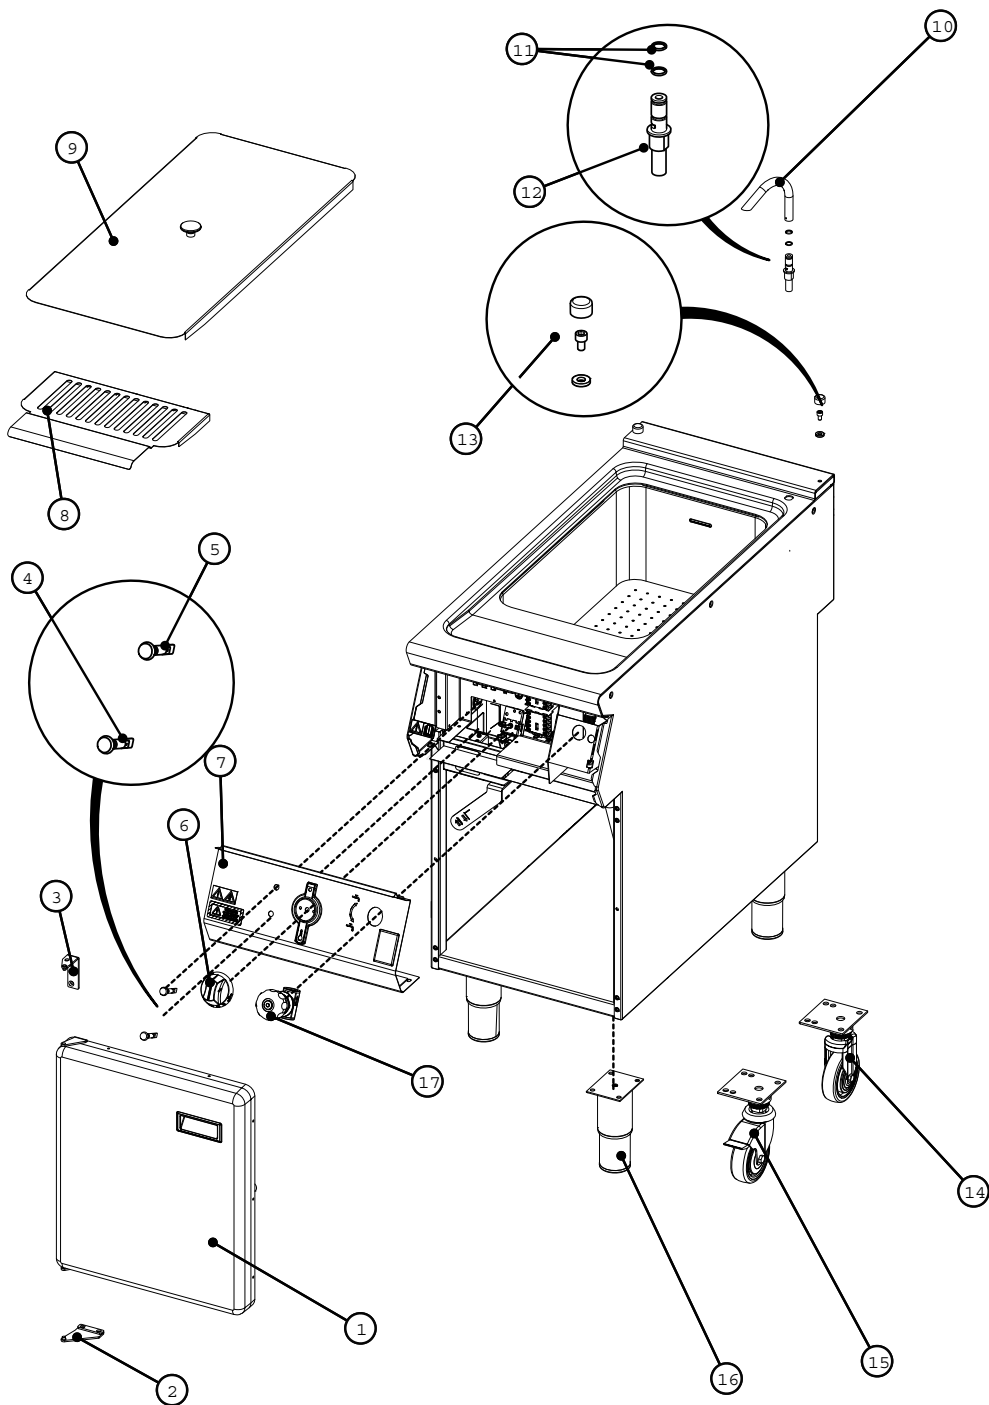

F900 SERIES

E9241 Pasta Cooker

Spares Information

E9241-Spares-0915

Falcon Foodservice Equipment

Wallace View, Hillfoots Road, Stirling FK9 5PY t: +44 (0) 1786 455 200 f: 08000 275 595
info@falconfoodservice.com www.falconfoodservice.com

F900 SERIES

E9241 Pasta Cooker

Fitments

Fitments

Item	Description	Spares No.	Part No.
1.	Door assembly c/w hinges	533810000	900171
2.	Bottom hinge assembly	533810002	690082
3.	Top hinge assembly	533810001	690080
4.	Mains pilot light (red)	730962010	RV101
5.	Circuit pilot light (amber)	730962040	RV100
6.	Control knob	733970001	RA9125
7.	Control panel	733970000	690086
8.	Drain shelf	733970003	T703250
9.	Dust cover	733970002	690087
10.	Inlet spout	735820001	T428125
11.	'O' ring	735820002	R6516
12.	Inlet boss	735820003	R6514
13.	Screw cap kit	533550009	690049
14.	Fixed castor (set of 2)	530964340	600284
15.	Swivel castor (set of 2)	535400222	600286
16.	Adjustable leg (stainless steel)	535480067	R6285
17.	Water tap	537800007	R6612

F900 SERIES

E9241 Pasta Cooker

Controls

Controls

Item	Description	Spares No.	Part No.
18.	Thermostat	539113130	R5887
19.	Rocker switch	536380008	R5530
20.	Safety thermostat c/w fittings	731320113	639080
21.	Mains terminal block	731000006	R6359
22.	Contactor	535420013	RZZ228
23.	Rotating handle for element	733970004	T703241
24.	Drain valve (3/4")	733970005	R6509

F900 SERIES

E9241 Pasta Cooker

Element

Element

Item	Description	Spares No.	Part No.
25.	'O' ring (small)	735820011	R6532
26.	'O' ring (large)	735820012	R6531
27.	Tilt switch	735820013	R6530
28.	Element kit (complete)	735820010	R6520