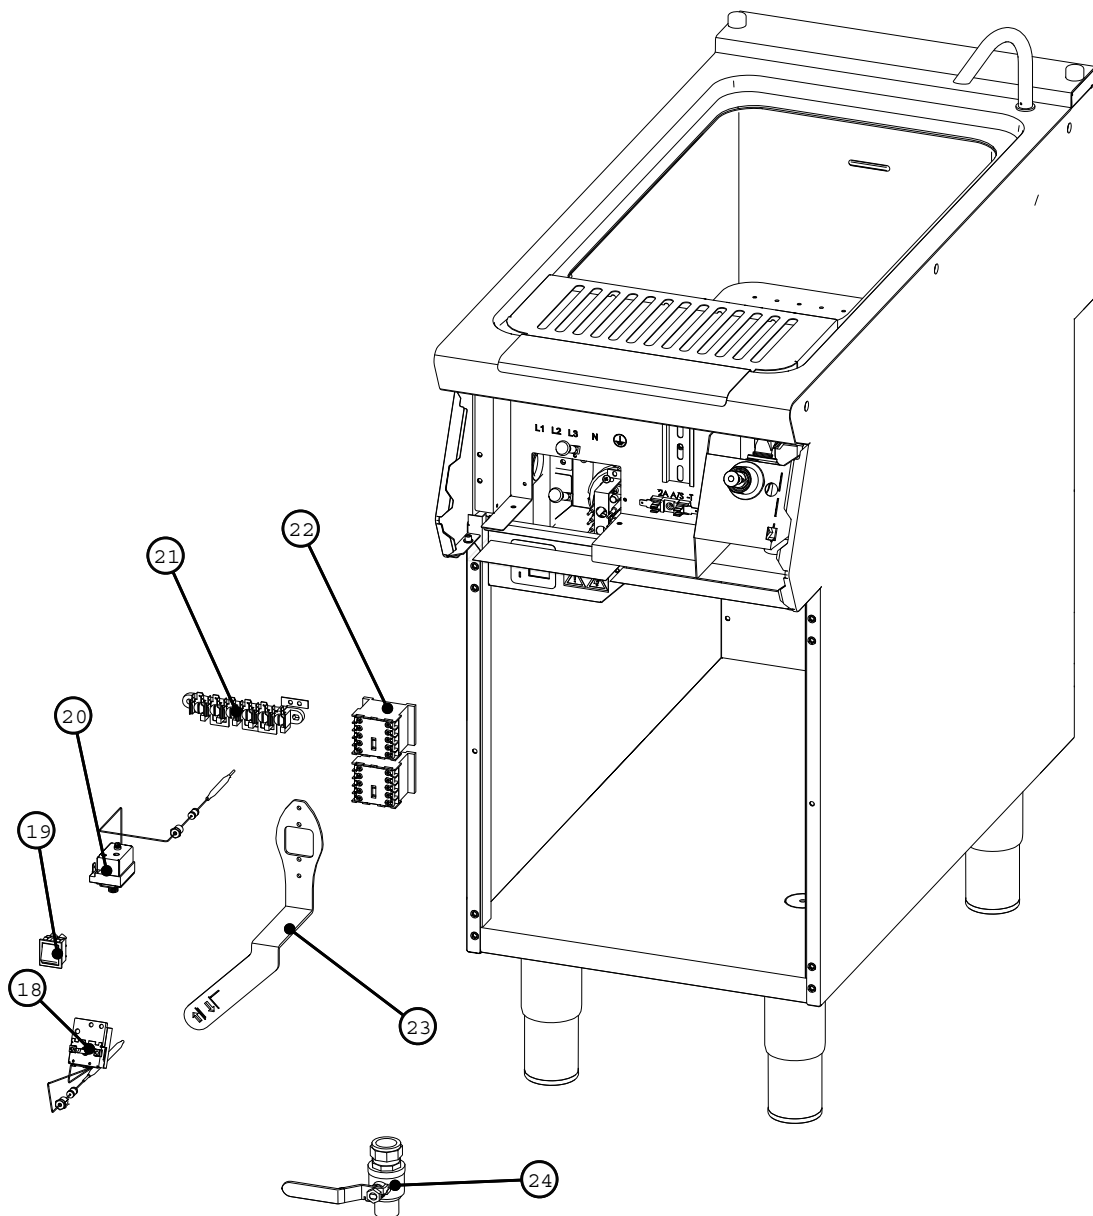

F900 SERIES

E9241 Pasta Cooker

Fitments

Fitments

Item	Description	Spares No.	Part No.
1.	Door assembly c/w hinges	533810000	900171
2.	Bottom hinge assembly	533810002	690082
3.	Top hinge assembly	533810001	690080
4.	Mains pilot light (red)	730962010	RV101
5.	Circuit pilot light (amber)	730962040	RV100
6.	Control knob	733970001	RA9125
7.	Control panel	733970000	690086
8.	Drain shelf	733970003	T703250
9.	Dust cover	733970002	690087
10.	Inlet spout	735820001	T428125
11.	'O' ring	735820002	R6516
12.	Inlet boss	735820003	R6514
13.	Screw cap kit	533550009	690049
14.	Fixed castor (set of 2)	530964340	600284
15.	Swivel castor (set of 2)	535400222	600286
16.	Adjustable leg (stainless steel)	535480067	R6285
17.	Water tap	537800007	R6612

F900 SERIES

E9241 Pasta Cooker

Controls

Controls

Item	Description	Spares No.	Part No.
18.	Thermostat	539113130	R5887
19.	Rocker switch	536380008	R5530
20.	Safety thermostat c/w fittings	731320113	639080
21.	Mains terminal block	731000006	R6359
22.	Contactor	535420013	RZZ228
23.	Rotating handle for element	733970004	T703241
24.	Drain valve (3/4")	733970005	R6509

F900 SERIES

E9241 Pasta Cooker

Element

Element

Item	Description	Spares No.	Part No.
25.	'O' ring (small)	735820011	R6532
26.	'O' ring (large)	735820012	R6531
27.	Tilt switch	735820013	R6530
28.	Element kit (complete)	735820010	R6520